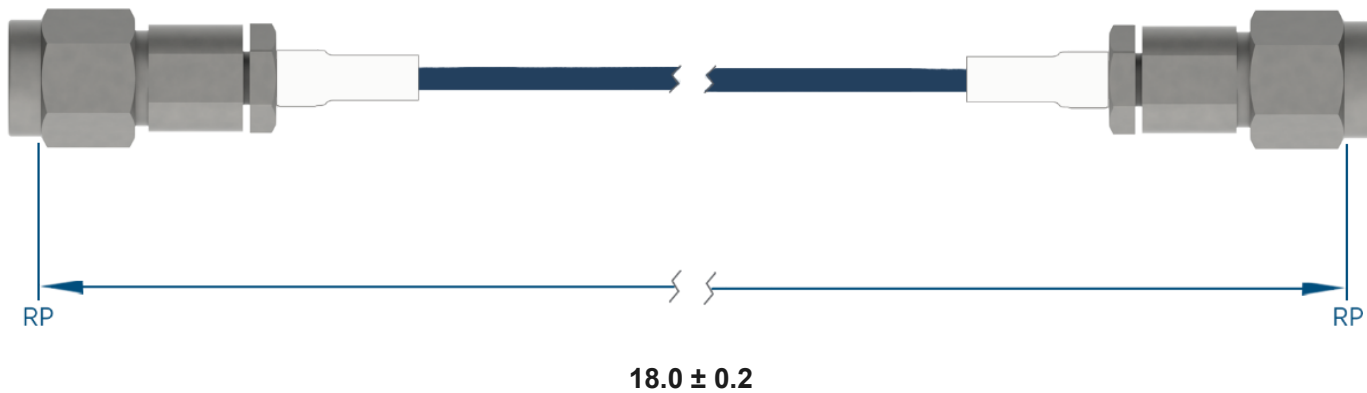

PRODUCT DATA DRAWING

**MATERIAL**

CONNECTORS: SMA Straight Male (SF2911-60966)
SMA Straight Male (SF2911-60966)
CABLE: Ø.047 SuperFlex Coax
SHRINK TUBING: M23053/5-103-0

PERFORMANCE

IMPEDANCE: 50 Ohms
FREQ. RANGE: DC to 18 GHz
VSWR: 1.3:1 Max, DC to 18.0 GHz
1.5:1 Max, 18.0 + GHz
INSERTION LOSS: 2.14 dB Max

NOTES

1. See individual data drawings for connector specifications
2. Dimensions shown are in inches

TITLE:

SMA Straight Male to SMA Straight Male 18" Cable
Assembly for Ø.047 SuperFlex Coax

DWG. NO.

MSSMA-047SF-MSSMA-180